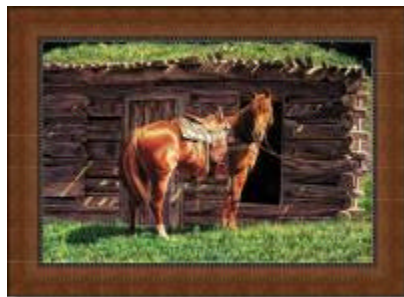

Western Horseshoe
Glass - 0092GC - 10" x 10"
Textured - 0092TC - 10" x 10"

Western Cowboy Hat
Glass - 0093GC - 10" x 10"
Textured - 0093TC - 10" x 10"

Western Spur
Glass - 0094GC - 10" x 10"
Textured - 0094TC - 10" x 10"

Western Boot
Glass - 0095GC - 10" x 10"
Textured - 0095TC - 10" x 10"

Curly and the Kid
Glass - 2067GI - 28" x 38"

Curly and the Kid
Glass - 2068GG - 20" x 30"
Textured - 2068TG - 20" x 30"

A Look Back
Glass - 2069GI - 28" x 38"

A Look Back
Glass - 2070GG - 20" x 30"
Textured - 2070TG - 20" x 30"

Dress for Success
Glass - 2071GF - 22" x 26"

Dress for Success

Glass - 2072GE - 14" x 18"
Textured - 2072TE - 14" x 18"

Morning Rounds

Glass - 2073GI - 23" x 39"